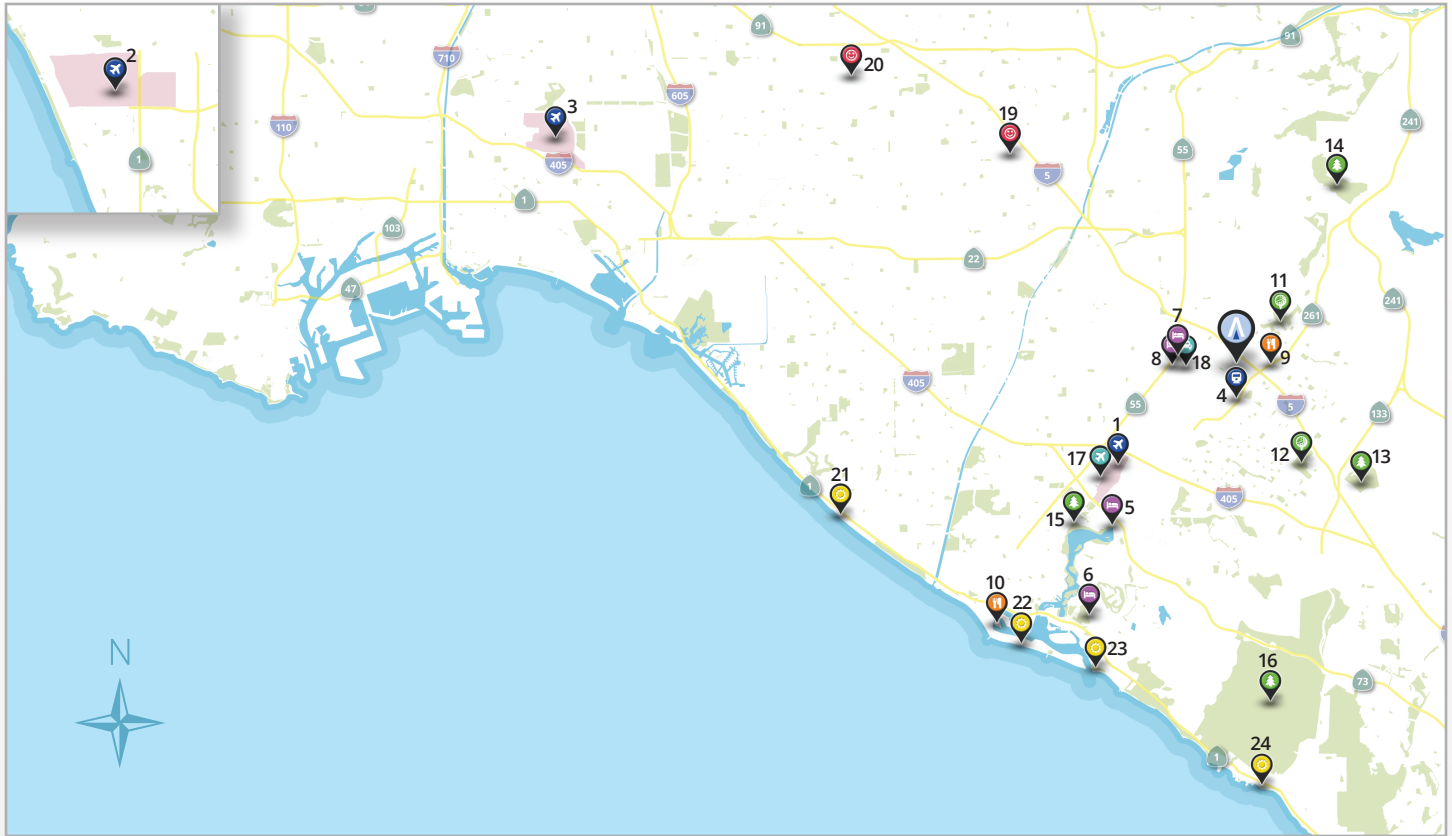

VISIT ADVANCED EO

We hope you have a productive and enjoyable visit to Advanced EO! There are many outstanding local restaurants, parks, activities and other destinations in the Orange County area surrounding our facility. The map and list below display a number of these notable points of interest...

- | | | | |
|--|--|---|---|
| 1 John Wayne Airport (SNA)
18601 Airport Way
Santa Ana, CA 92707 | 7 Fairfield Inn & Suites
15011 Newport Ave
Tustin, CA 92780 | 13 OC Great Park
8000 Great Park Blvd
Irvine, CA 92618 | 19 Disneyland Parks
1313 Disneyland Dr,
Anaheim, CA 92802 |
| 2 Los Angeles Int. Airport (LAX)
1 World Way
Los Angeles, CA 90045 | 8 Residence Inn
15181 Newport Ave
Tustin, CA 92780 | 14 Irvine Regional Park
1 Irvine Park Rd
Orange, CA 92869 | 20 Knott's Berry Farm
8039 Beach Blvd
Buena Park, CA 90620 |
| 3 Long Beach Airport (LGB)
4100 Donald Douglas Dr
Long Beach, CA 90808 | 9 The Market Place
2961 El Camino Real
Tustin, CA 92782 | 15 Newport "Back" Bay
2301 University Dr
Newport Beach, CA 92660 | 21 Huntington Beach
21601 Pacific Coast Hwy
Huntington Beach, CA 92646 |
| 4 Tustin Metrolink Station
2975 Edinger Ave
Tustin, CA 92780 | 10 Sabatino's Sausage Co.
251 Shipyard Way, Suite D
Newport Beach, CA 92663 | 16 Crystal Cove State Park
8471 N Coast Hwy
Laguna Beach, CA 92651 | 22 Newport Beach
21st St & W Balboa Blvd
Newport Beach, CA 92661 |
| 5 NB Marriott Bayview
500 Bayview Circle
Newport Beach, CA 92660 | 11 Tustin Ranch Golf Club
12442 Tustin Ranch Dr
Tustin, CA 92782 | 17 Lyon Air Museum
19300 Ike Jones Rd
Santa Ana, CA 92707 | 23 Huntington Beach
21601 Pacific Coast Hwy
Huntington Beach, CA 92646 |
| 6 NB Marriott Hotel & Spa
900 Newport Center Dr
Newport Beach, CA 92660 | 12 Oak Creek Golf Club
1 Golf Club Dr
Irvine, CA 92618 | 18 Marconi Auto Museum
1302 Industrial Dr
Tustin, CA 92780 | 24 Corona Del Mar
3000 Breakers Dr
Newport Beach, CA 92661 |